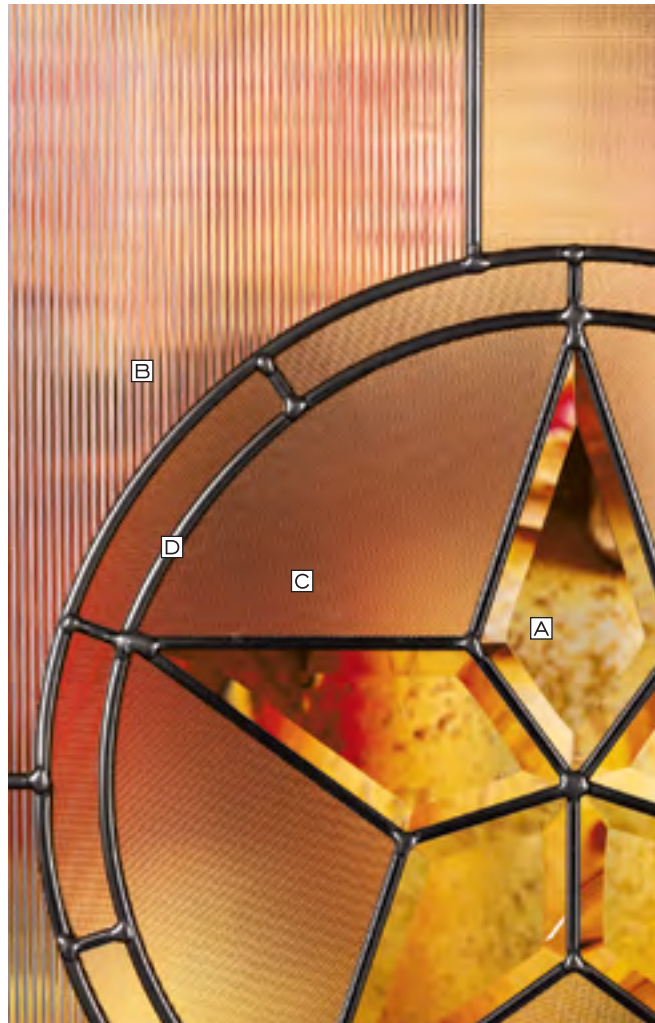

Star

Shown in Patina Caming

PRIVACY RATING (PR)

1	Less private	10	More private

Our glass collections are assigned a privacy rating based on the overall obscurity of the glass types used.

Privacy Rating 7

- **A Clear Bevel**
- **B Fluted**
- **C Microscreen**
- **D Patina Caming**

Available Glass Shapes

Available Sidelites

See Catalog for complete availability and options