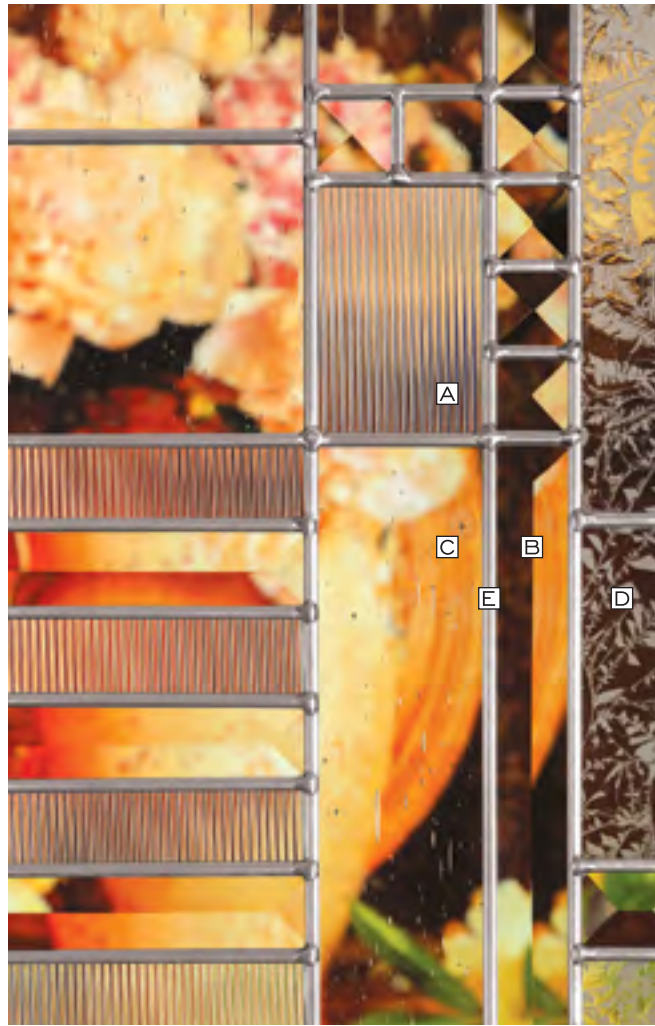

**Privacy Rating 8**

- A Clear Bevel**
- B Granite**
- C Reeded**
- D Patina Caming**
- E Glue Chip Bevel (detail not shown)**

Available Glass Shapes

See Catalog for complete availability and options

**Monroe™**  
Shown in Zinc Caming