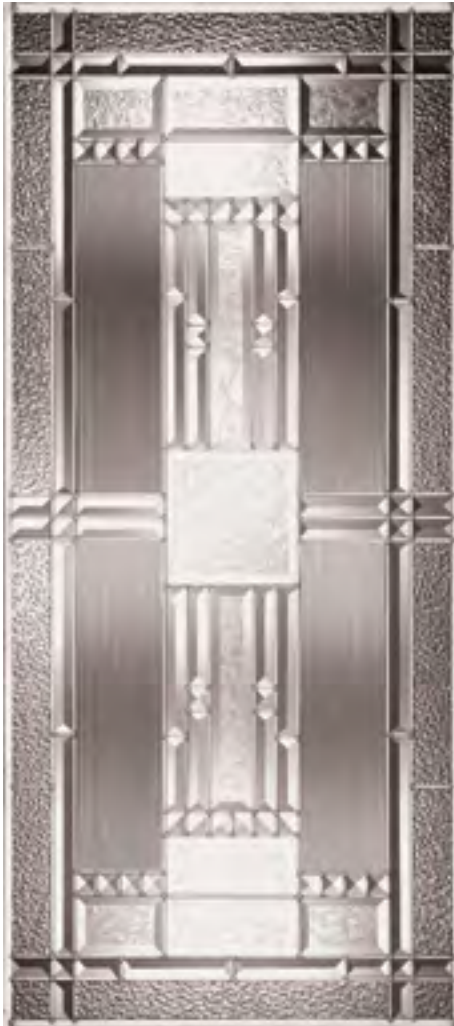

Available Glass Shapes

See Catalog for complete availability and options

Available Sidelites

**Preston®**  
 Shown in Zinc Caming  
 Also available in Patina Caming

Patina

**PRIVACY RATING (PR)**

1 Less private 10 More private