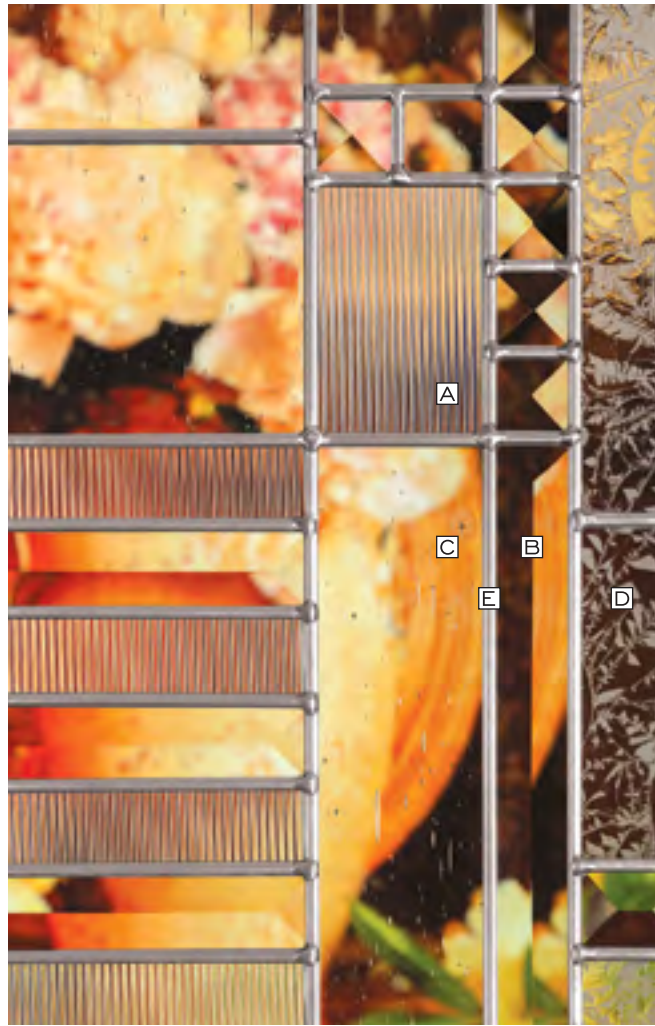

Monroe™

Shown in Zinc Caming
Also available in Patina Caming