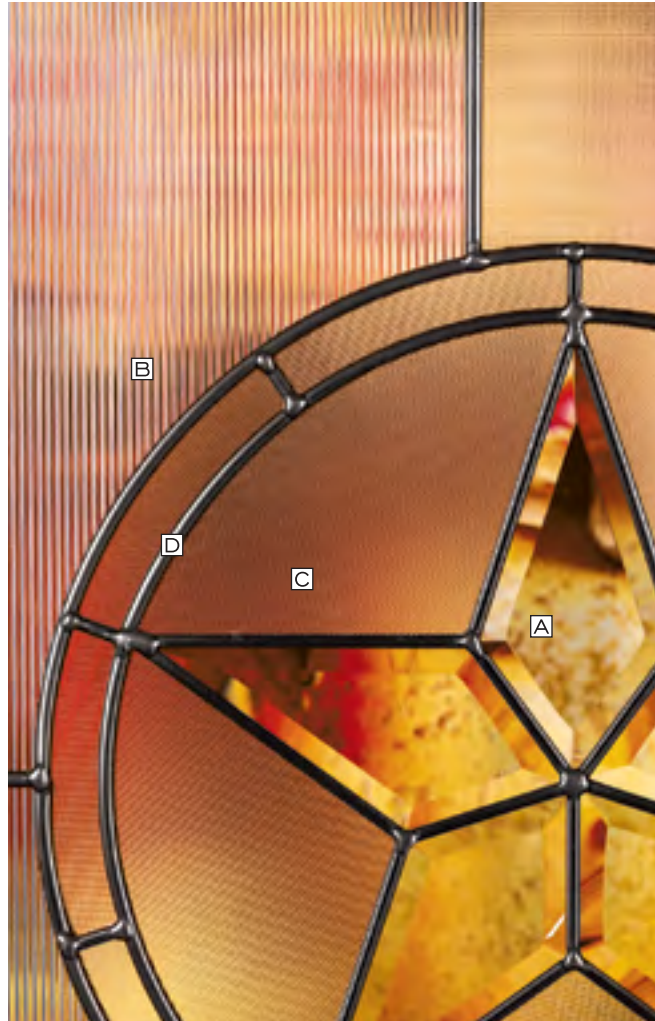

Available Glass Shapes

7' heights also available

See Catalog for complete availability and options

Available Sidelites

Star

Shown in Patina Caming

PRIVACY RATING (PR)

1	Less private	10	More private
---	--------------	----	--------------