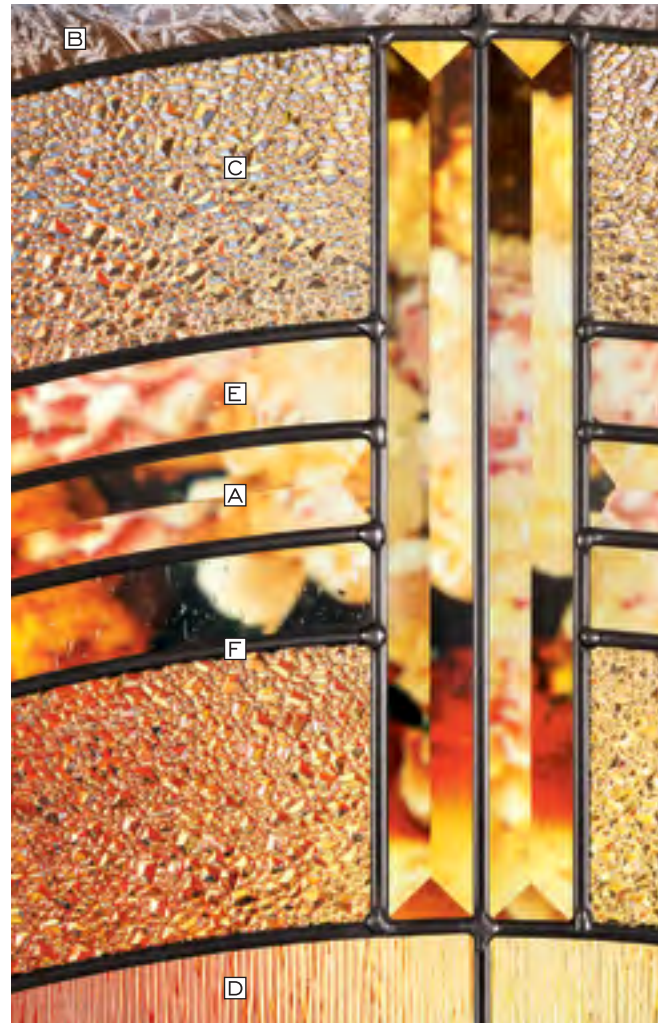

Available Glass Shapes

7' & 8' heights also available

See Catalog for complete availability and options

Available Sidelites

Rochester™

Shown in Patina Caming

PRIVACY RATING (PR)

1	Less private	10	More private
---	--------------	----	--------------