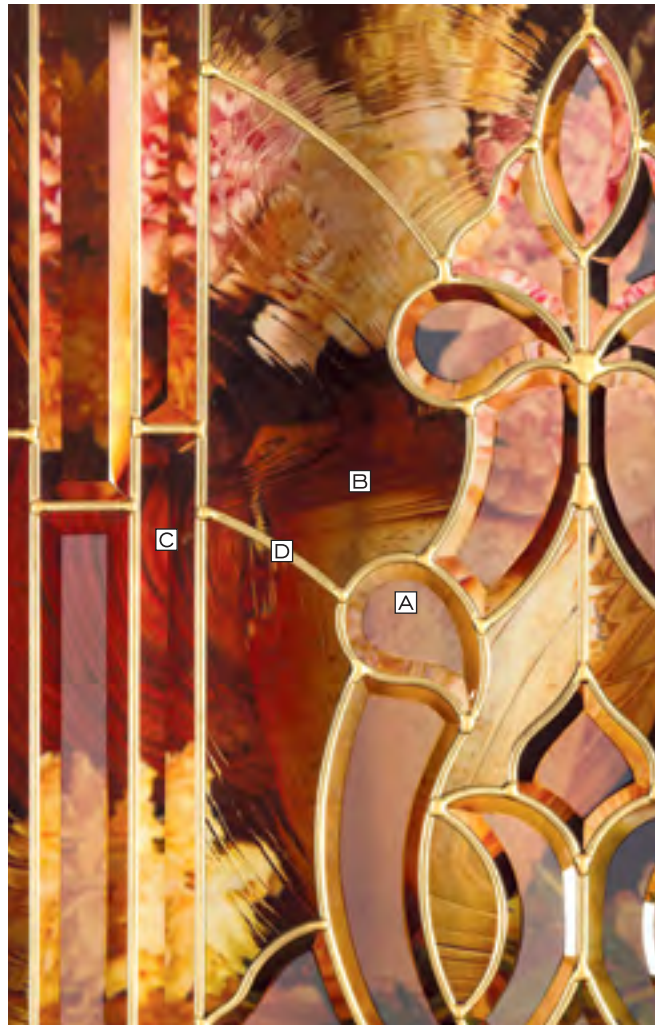

Silverdale®

Shown in Brass Caming
Also available in Patina & Zinc Caming

Patina

Zinc

PRIVACY RATING (PR)

1 Less private 10 More private

Our glass collections are assigned a privacy rating based on the overall obscurity of the glass types used.

Privacy Rating 7