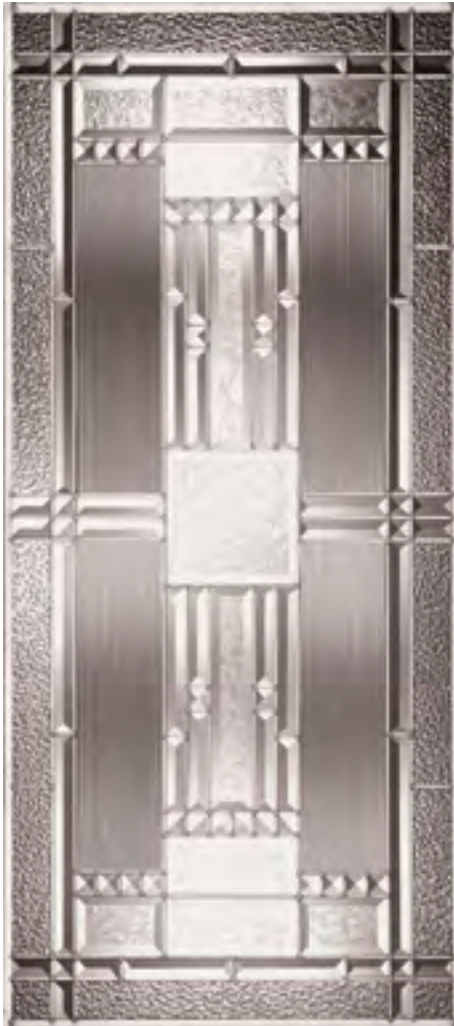

Preston®

Shown in Zinc Caming
Also available in Patina Caming