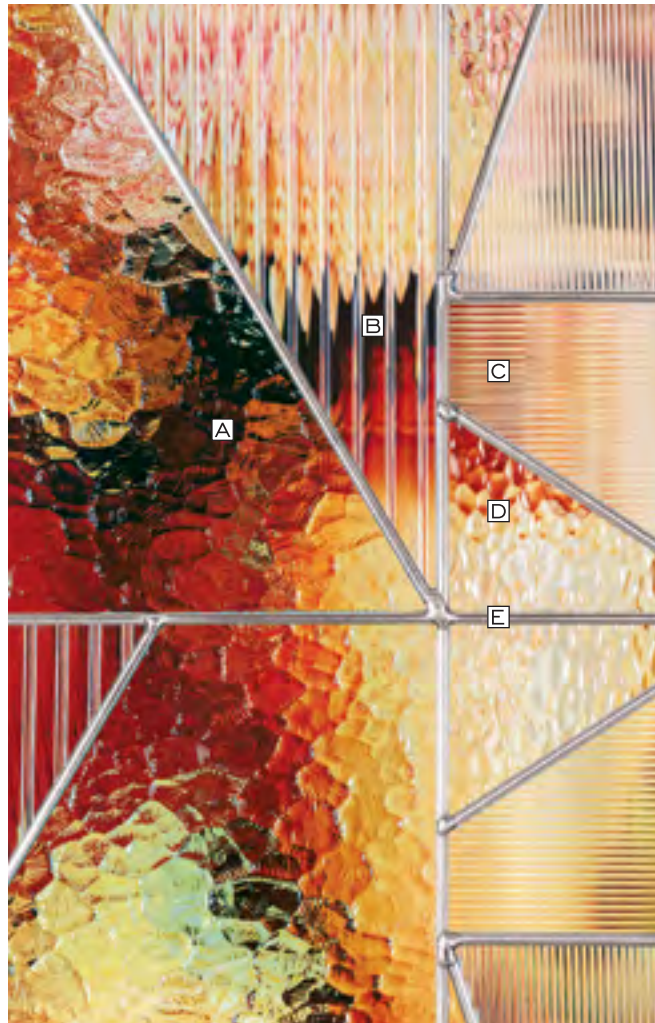

Ridgway™
Shown in Zinc Caming

PRIVACY RATING (PR)

1	Less private	10	More private

Our glass collections are assigned a privacy rating based on the overall obscurity of the glass types used.

Privacy Rating 8

- **A Hammered**
- **B Reeded**
- **C Fluted**
- **D Pebble**
- **E Zinc Caming**

Available Glass Shapes

7' & 8' heights also available

See Catalog for complete availability and options