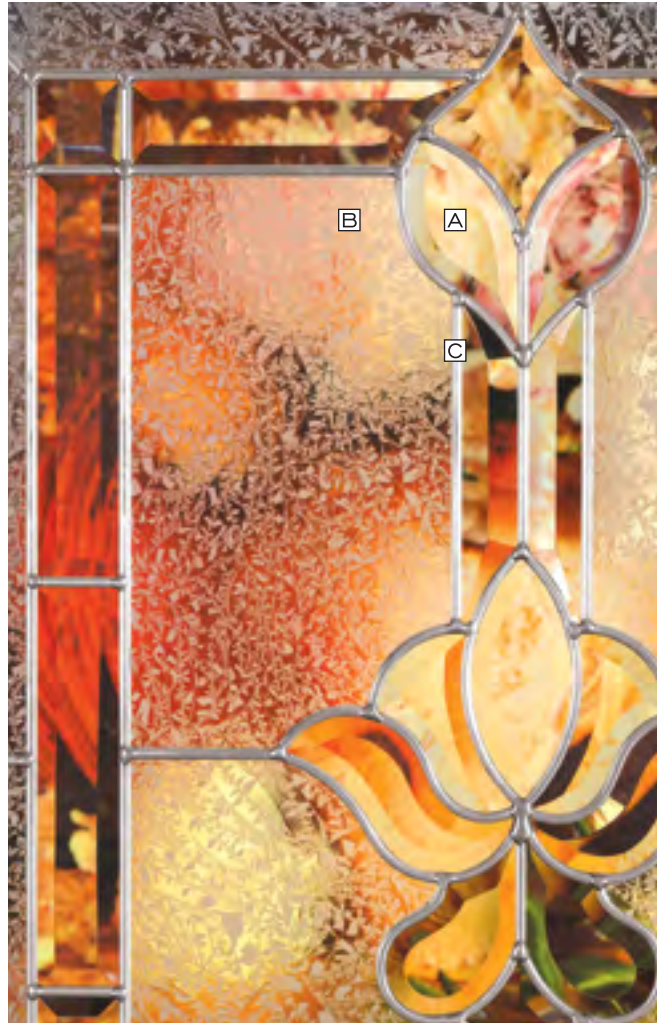

Medina®

Shown in Zinc Caming
Also available in Brass Caming