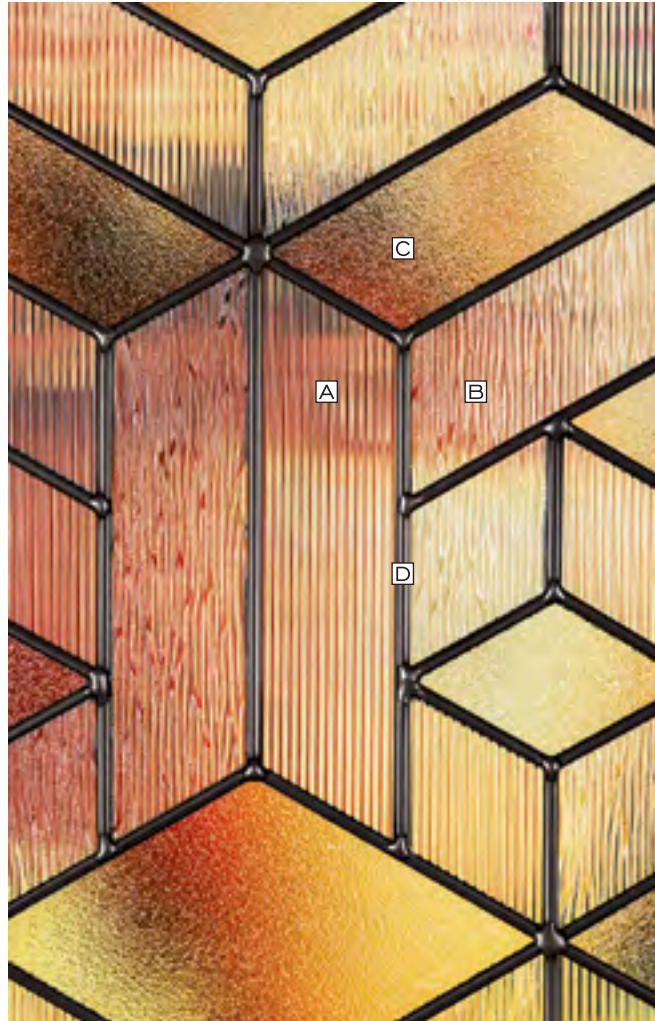

Available Glass Shapes

8' heights also available

See Catalog for complete availability and options

Available Sidelites

Kincaid™
Shown in Patina Caming

PRIVACY RATING (PR)

1	Less private	10	More private
---	--------------	----	--------------

Our glass collections are assigned a privacy rating based on the overall obscurity of the glass types used.

Privacy Rating 8

- A Fluted**
- B Cord**
- C Sandstone™**
- D Patina Caming**

Available Glass Shapes
7' & 8' heights also available