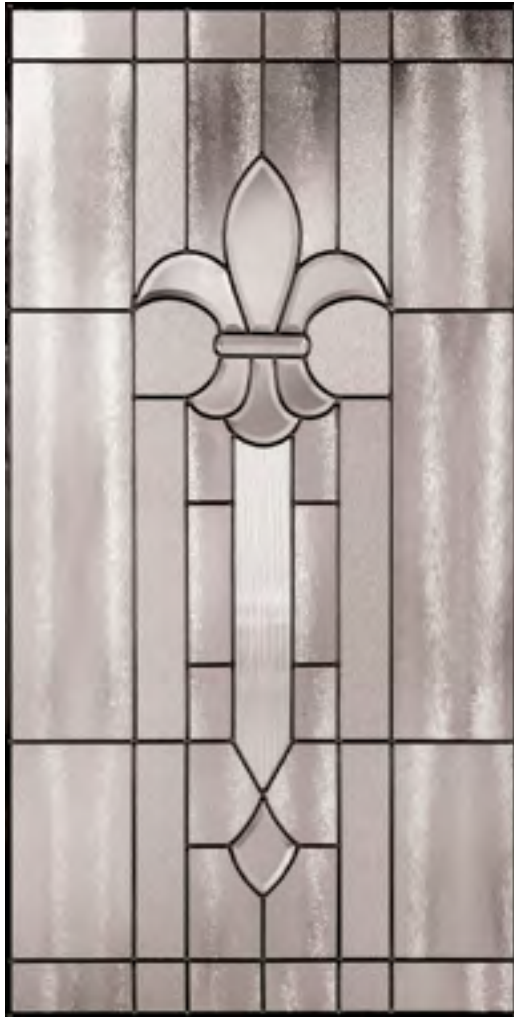

Fleur De Lis

Shown in Patina Caming