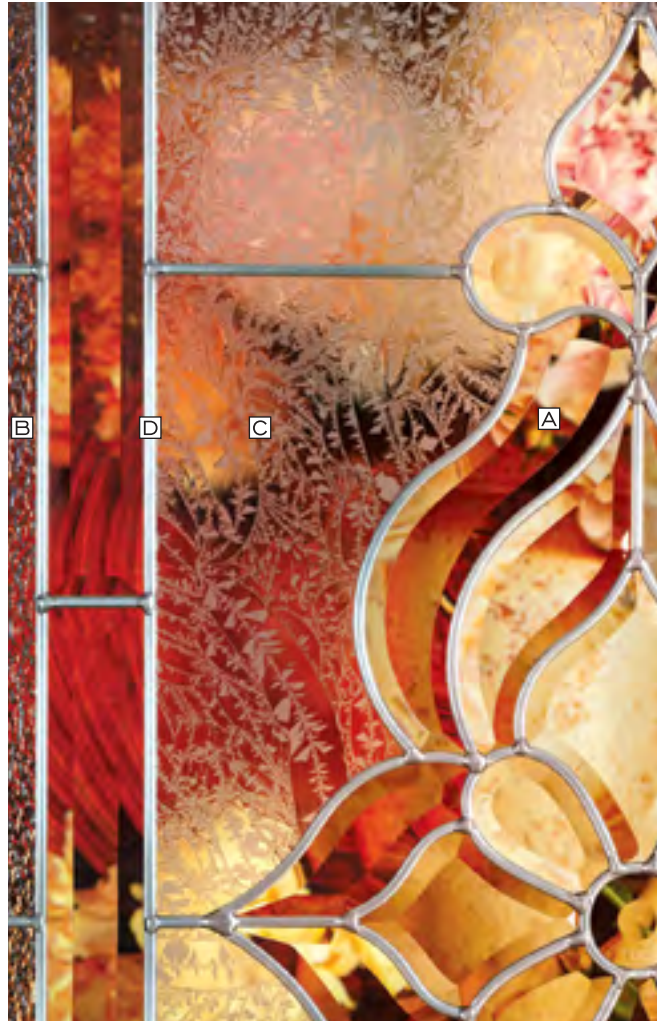

Available Glass Shapes
7' & 8' heights also available

See Catalog for complete availability and options

Available Sidelites

Transoms also available

Lakewood®

Shown in Zinc Caming
Also available in Brass & Patina Caming