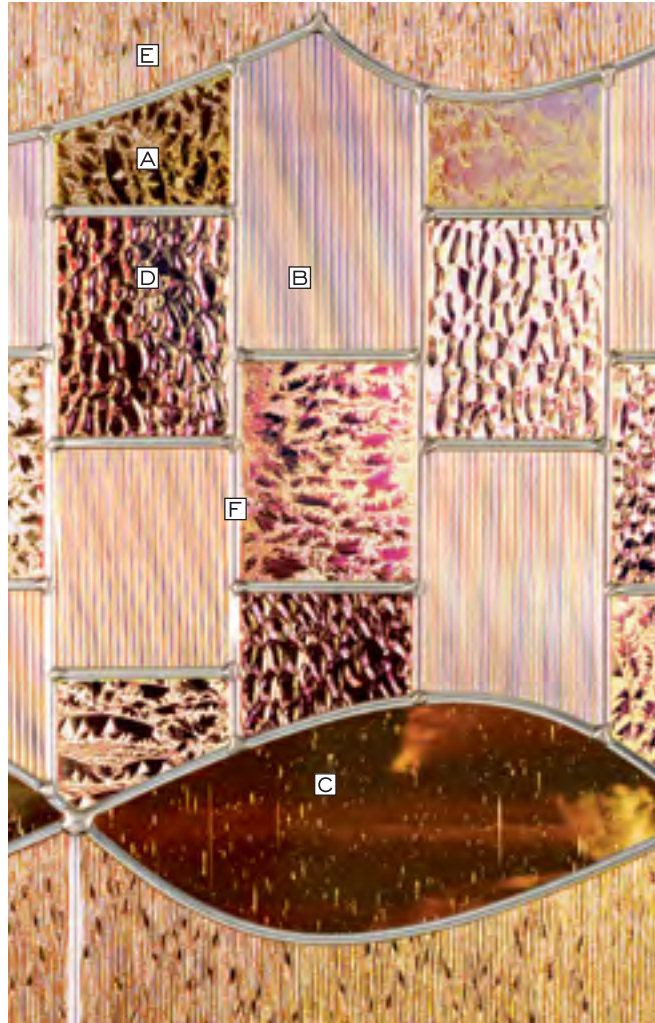

Available Glass Shapes

See Catalog for complete availability and options

Ridgway™
Shown in Zinc Caming

PRIVACY RATING (PR)

1	Less private	10	More private
---	--------------	----	--------------

Our glass collections are assigned a privacy rating based on the overall obscurity of the glass types used.

Privacy Rating 8

- A Hammered**
- B Reeded**
- C Fluted**
- D Pebble**
- E Zinc Caming**

Available Glass Shapes

7' & 8' heights also available

See Catalog for complete availability and options

Willow Brook™

Shown in Zinc Caming

PRIVACY RATING (PR)

1	Less private	10	More private
---	--------------	----	--------------

Our glass collections are assigned a privacy rating based on the overall obscurity of the glass types used.

Privacy Rating 7

- A** Glue Chip
- B** Fluted
- C** Seedy
- D** Pebble
- E** Cord
- F** Zinc Caming
- G** Double Ripple Wave (detail not shown)

Available Glass Shapes

8' heights also available

See Catalog for complete availability and options