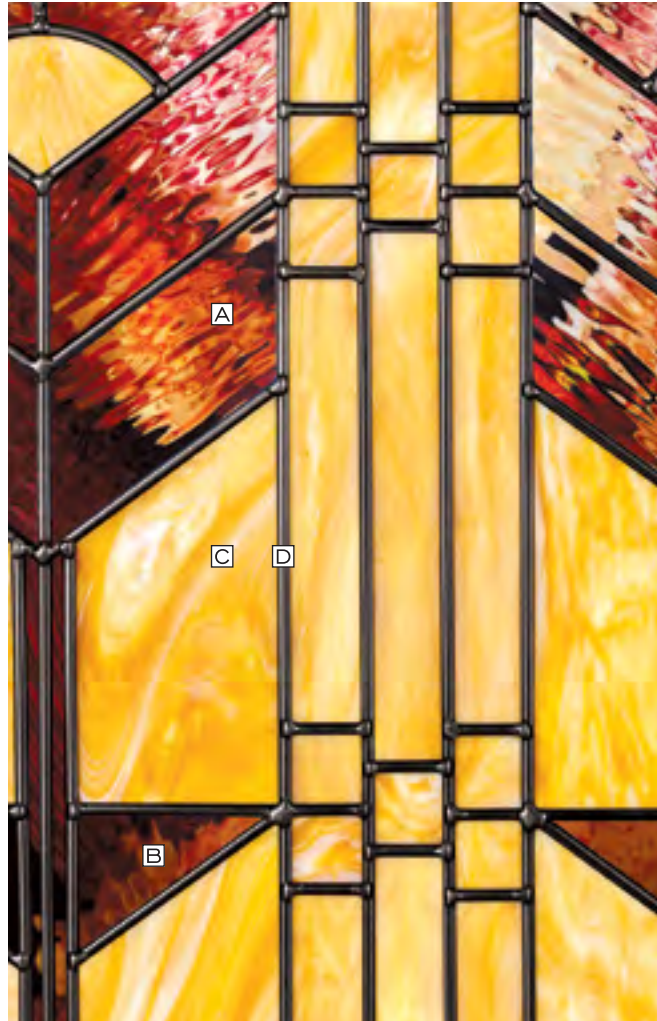

Sena™

Shown in Patina Caming