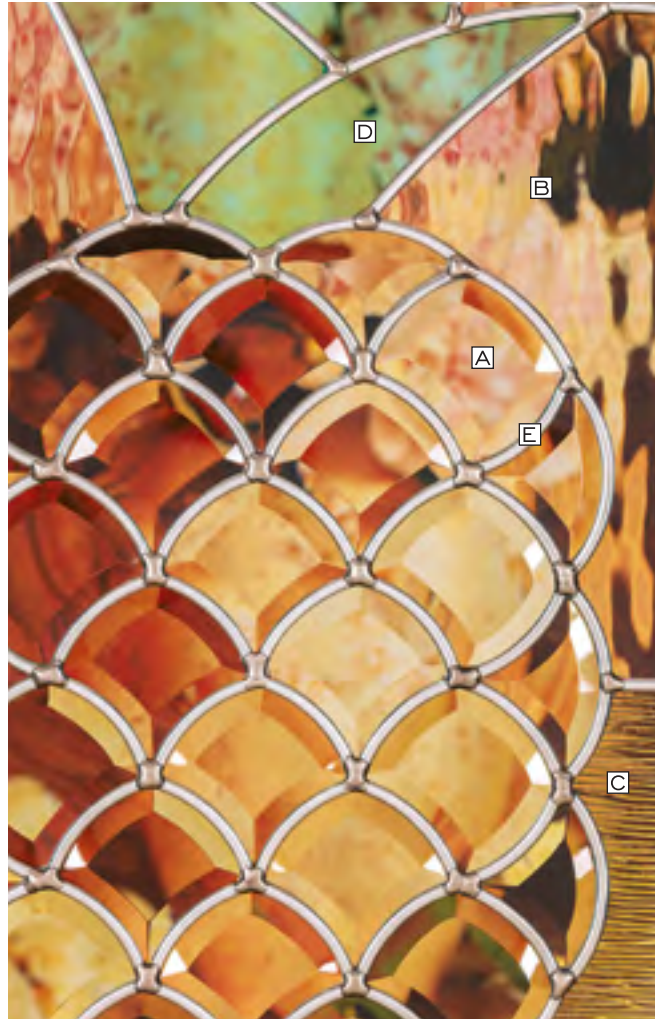

Privacy Rating 1

- A Clear Bevel**
- B Brass Caming**

Available Glass Shapes

7' & 8' heights also available

See Catalog for complete availability and options

Available Sidelites

Hopewell™
Shown in Zinc Caming