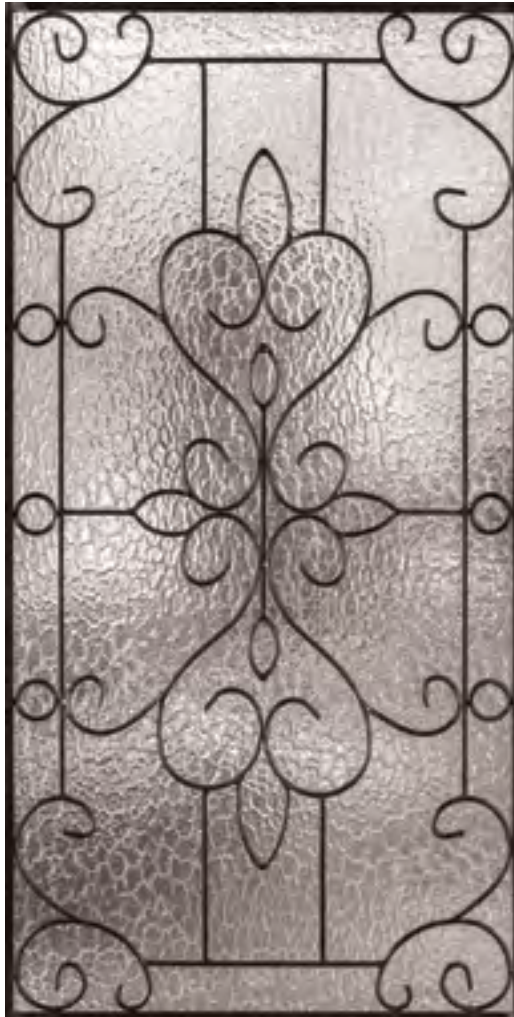

B Wrought Iron

Available Glass Shapes

7' & 8' heights also available

See Catalog for complete availability and options

Available Sidelites

PRIVACY RATING (PR)  10
1 Less private More private

Our glass collections are assigned a privacy rating based on the overall obscurity of the glass types used.