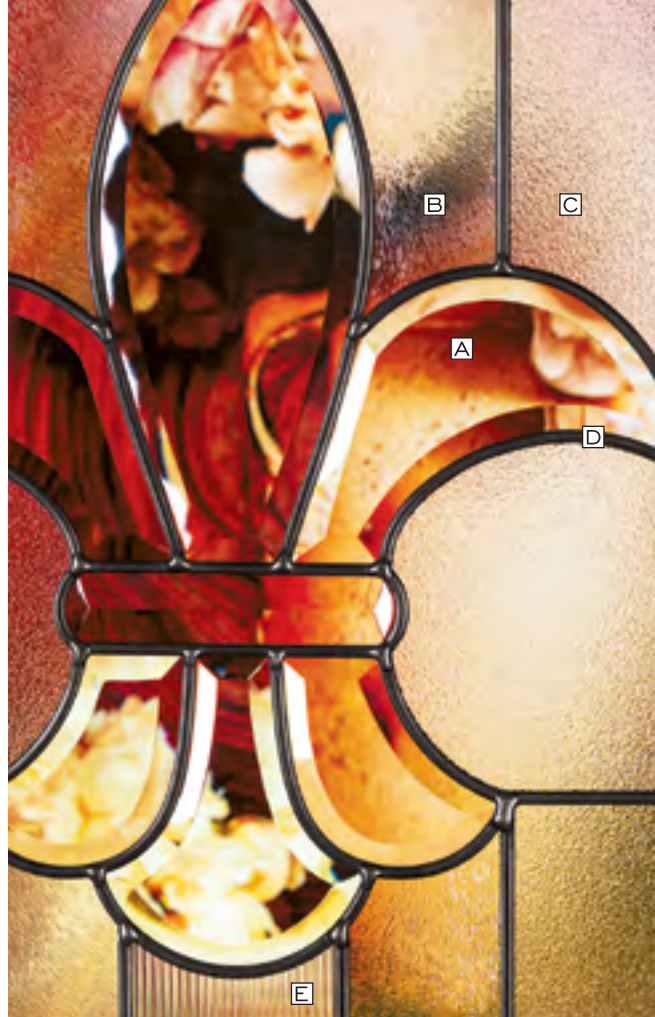

Fleur De Lis

Shown in Patina Caming