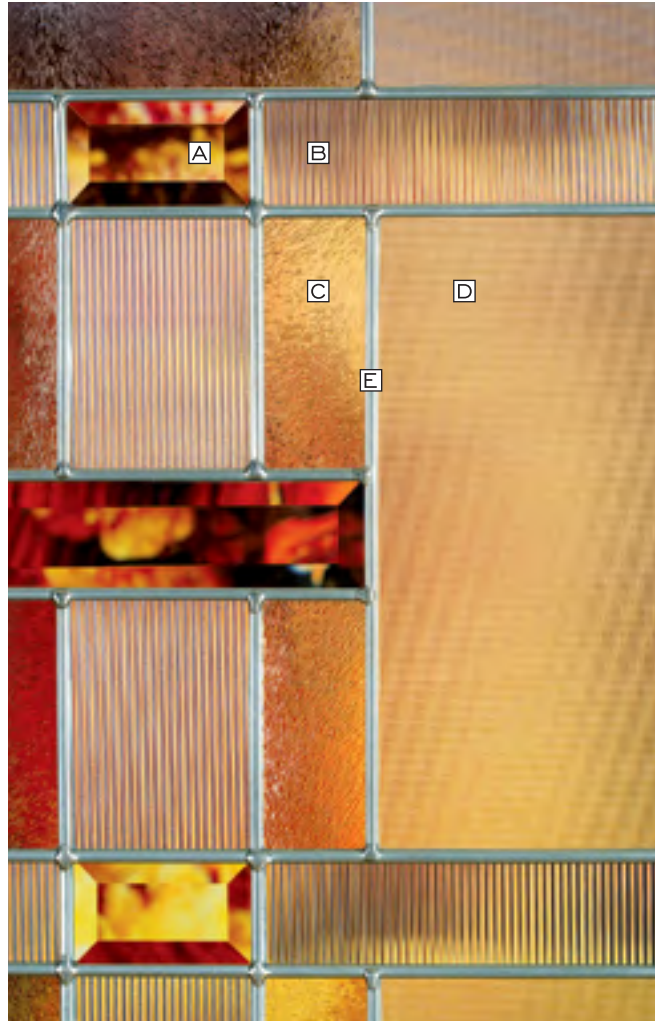

Privacy Rating 6

- A Fluted**
- B Clear Bevel**
- C Seedy**
- D Glue Chip**
- E Zinc Caming**

Available Glass Shapes

7' & 8' heights also available

See Catalog for complete availability and options

Available Sidelites